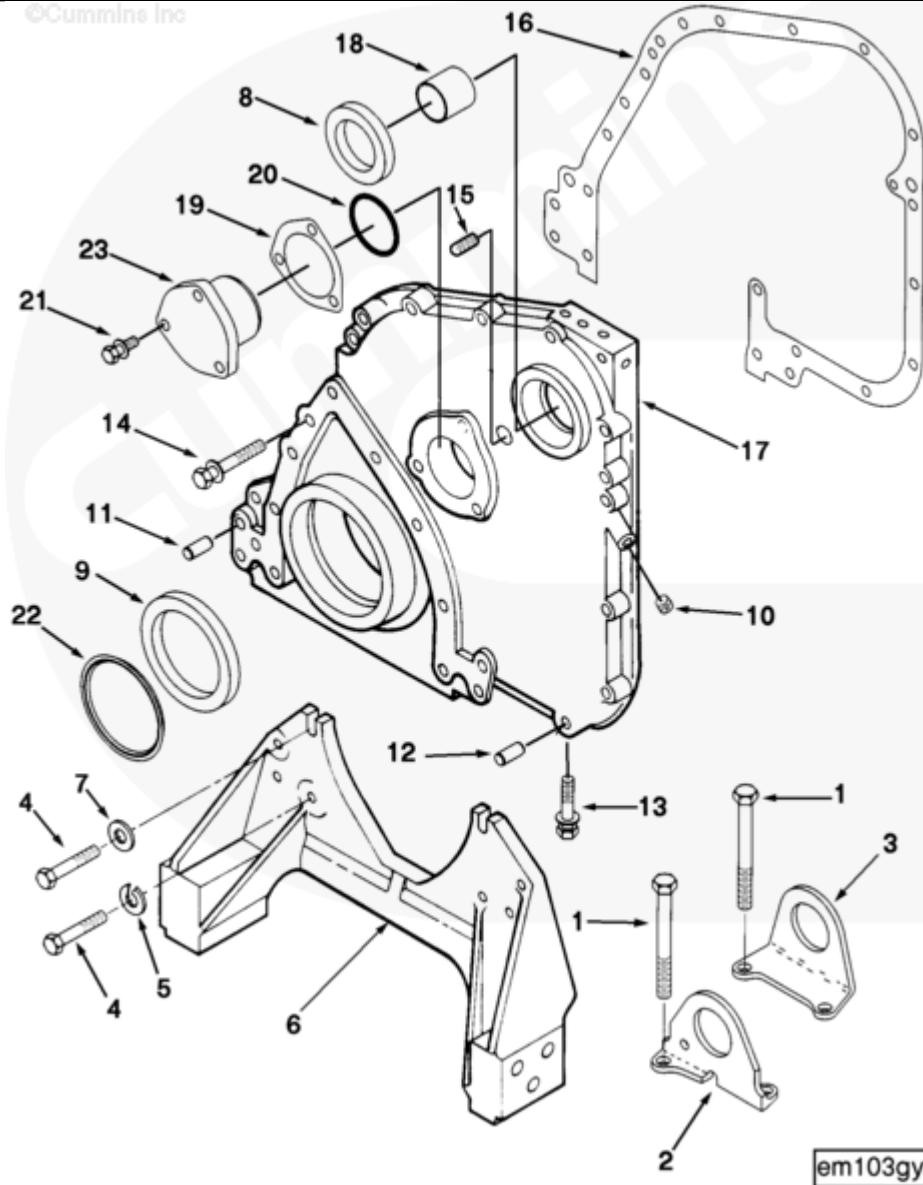

[SMALL](#) | [MEDIUM](#) | [LARGE](#)

Cart	Ref No	Part Number	Part Description	Required	Remarks
View My Cart					
		<a href="#">EM1093</a>	Engine Mounting		

					Engine Mounting
					Wide span marine pad type
					front support having pads
					with multiple tapped holes
					that duplicate location of
					lower flywheel housing pads.
					Compatible with marine
					mounting feet. Includes bare
					engine lifting brackets and
					special marine type cast
					iron gear cover. Can only be
					used with damper arrangements
					that have the sea water pump
					driving pulley. Lifting
					brackets located between
					front and middle rocker arm
					cover and back of rear
					rocker arm cover.
<input type="checkbox"/>	1	<a href="#">S 176</a>	Hexagon Head Cap Screw	4	1/2 - 13 x 5 in.
<input type="checkbox"/>	2	<a href="#">170226</a>	Lifting Bracket	1	
<input type="checkbox"/>	3	<a href="#">3001726</a>	Lifting Bracket	1	
<input type="checkbox"/>	4	<a href="#">S 169 B</a>	Hexagon Head Cap Screw	8	7/16 - 20 X 3 3/4 Inch.
<input type="checkbox"/>	5	<a href="#">S 610</a>	Lock Washer	6	7/16 in.
<input type="checkbox"/>	6	<a href="#">3010347</a>	Front Engine Support	1	
<input type="checkbox"/>	7	<a href="#">3600283</a>	Plain Washer	2	3/8 in.
<input type="checkbox"/>	8	<a href="#">3020185</a>	Oil Seal	1	
		<a href="#">3020186</a>	Oil Seal	1	
<input type="checkbox"/>	9	<a href="#">3020183</a>	Oil Seal	1	
<input type="checkbox"/>	10	<a href="#">S 911 B</a>	Pipe Plug	2	1/8 NPT